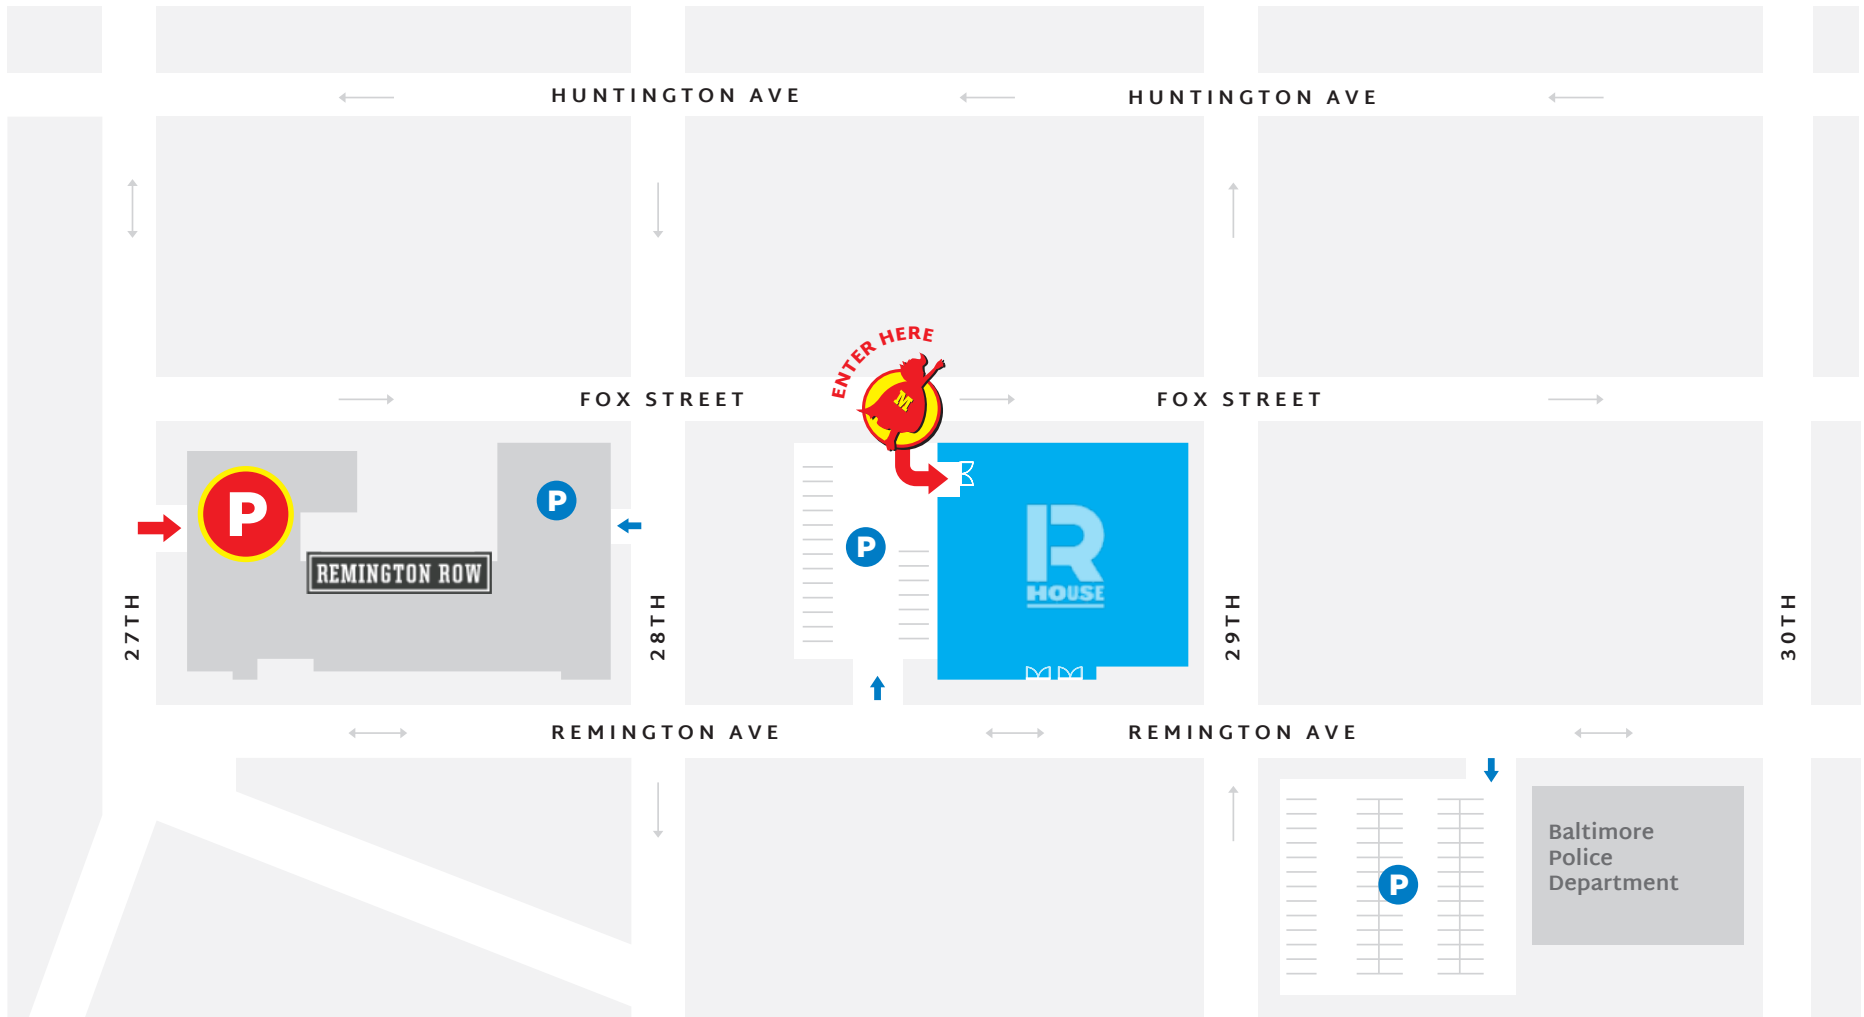

PARKING

MICAH BIELLO'S CELEBRATION OF LIFE // THE GARAGE AT R HOUSE

Local guests living inside I-695 are encouraged to Uber or Lyft.

Parking garages are located 1 block away at Remington Row. Enter the large garage on 27th Street between Remington Ave. and Fox Street. A smaller garage is located on 28th Street between Remington Ave. and Fox Street.

Limited additional parking is available on the surface lot at R House as well as the lot at the Baltimore Police Department (Enter on Remington Ave. between 29th and 30th Streets)